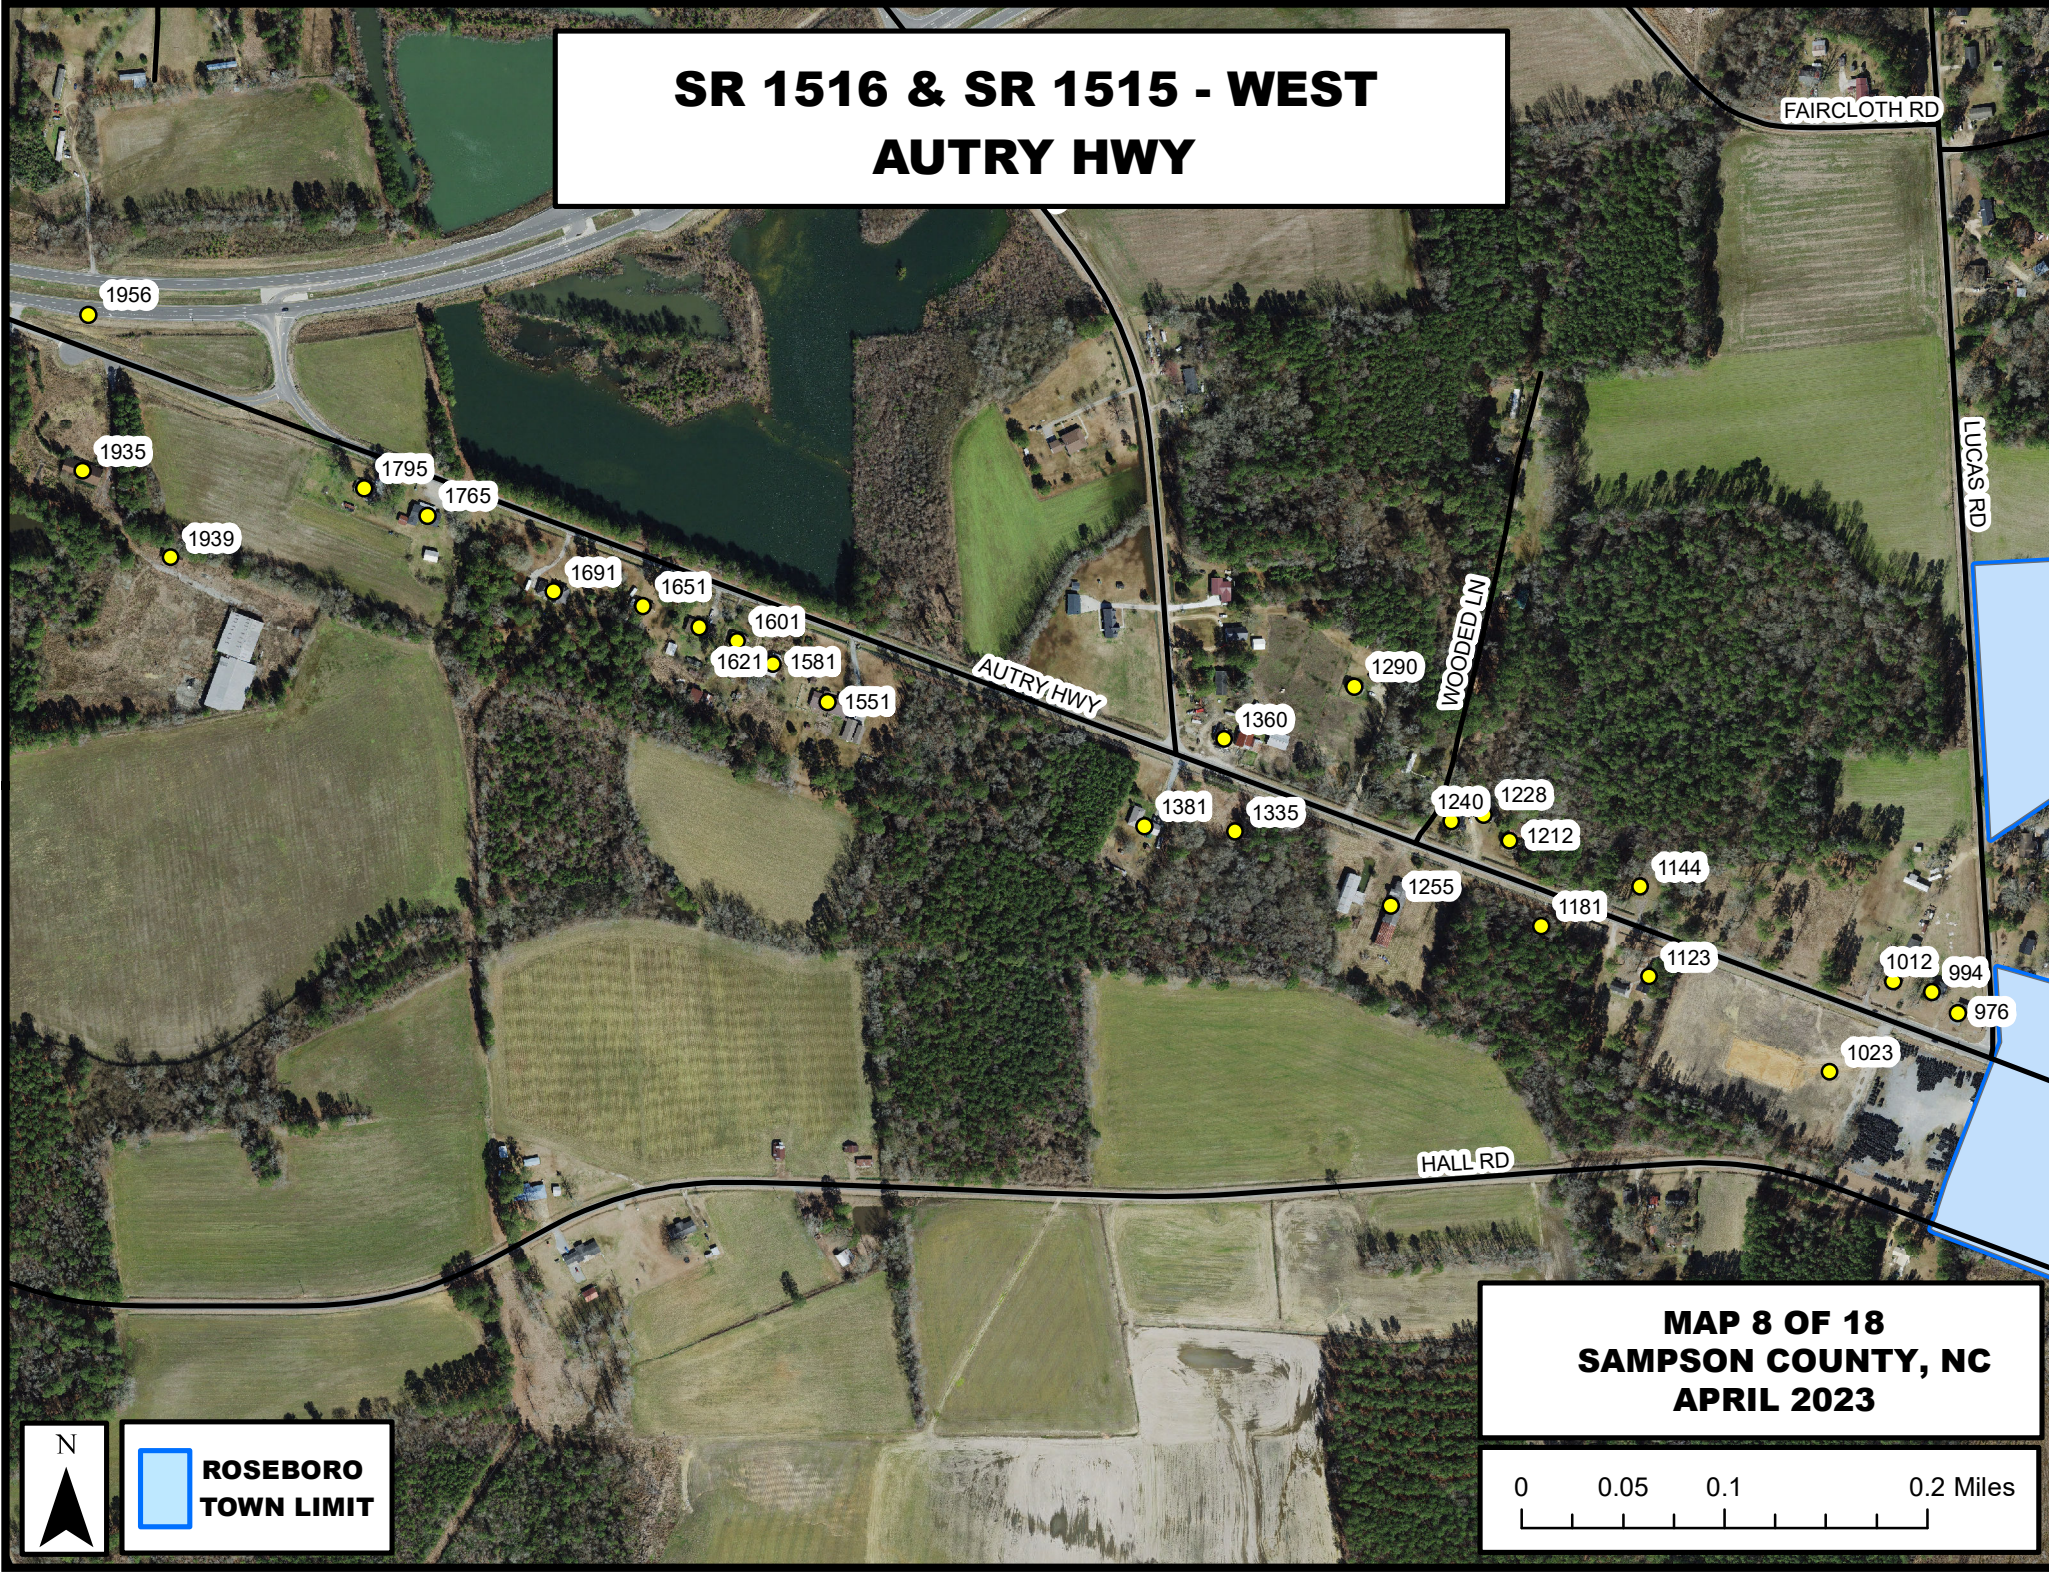

JC RD

**MAP 3 OF 18
SAMPSON COUNTY, NC
APRIL 2023**

SR 1363 & SR 1515 - EAST ROSEBORO HWY

MAP 5 OF 18
SAMPSON COUNTY, NC
APRIL 2023

 **ROSEBORO
TOWN LIMIT**

SR 1516 & SR 1515 - WEST AUTRY HWY

 ROSEBORO
TOWN LIMIT

**MAP 8 OF 18
SAMPSON COUNTY, NC
APRIL 2023**

0 0.05 0.1 0.2 Miles

**SR 1517
DUNN RD**

**MAP 11 OF 18
SAMPSON COUNTY, NC
APRIL 2023**

**ROSEBORO
TOWN LIMIT**

**SR 2007
AUTRY HWY**

STAGE COACH LN

LEAVY FAIRCLOTH RD

AUTRY HWY

PRAIRIE LN

HORSESHOE RD

PONY CART LN

TOM BUTLER LN

**MAP 13 OF 18
SAMPSON COUNTY, NC
APRIL 2023**

 **AUTRYVILLE
TOWN LIMIT**

SR 2006 & PVT RD AUTRY HWY & STAGECOACH LN

MAP 15 OF 18
SAMPSON COUNTY, NC
APRIL 2023

N

**AUTRYVILLE
TOWN LIMIT**