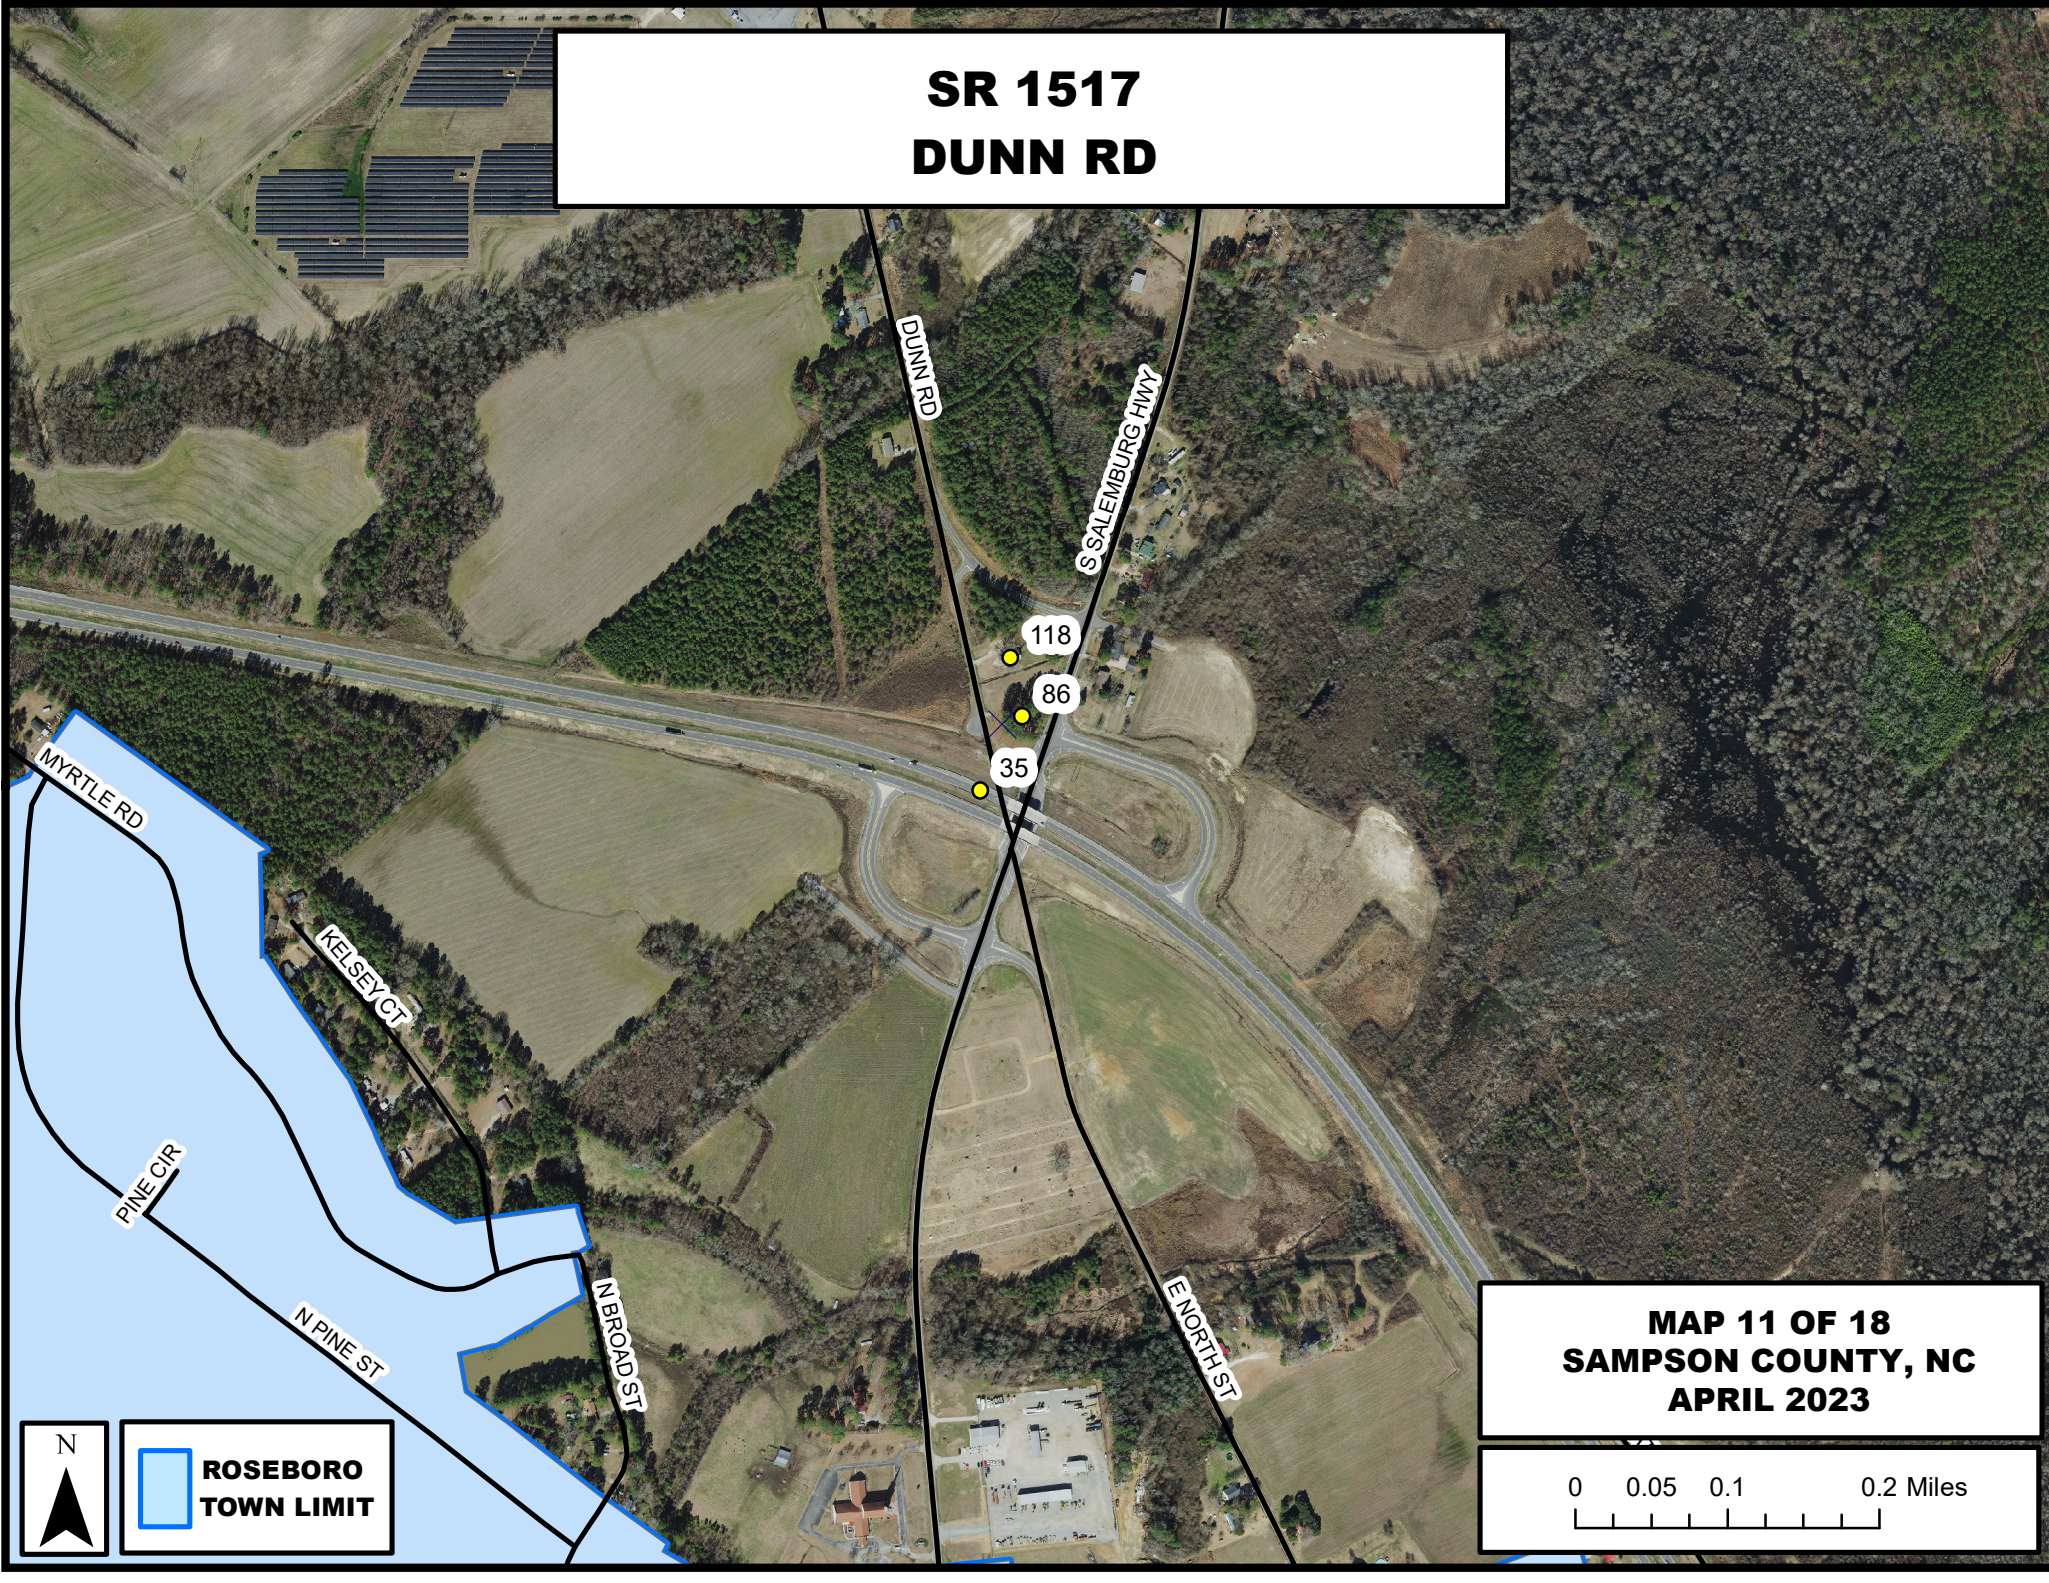

JC RD

**MAP 3 OF 18
SAMPSON COUNTY, NC
APRIL 2023**

SR 1363 & SR 1515 - EAST ROSEBORO HWY

MAP 5 OF 18
SAMPSON COUNTY, NC
APRIL 2023

 **ROSEBORO
TOWN LIMIT**

SR 1516 & SR 1515 - WEST AUTRY HWY

 ROSEBORO
TOWN LIMIT

**MAP 8 OF 18
SAMPSON COUNTY, NC
APRIL 2023**

0 0.05 0.1 0.2 Miles

**SR 1517
DUNN RD**

**MAP 11 OF 18
SAMPSON COUNTY, NC
APRIL 2023**

**ROSEBORO
TOWN LIMIT**

**SR 2007
AUTRY HWY**

STAGE COACH LN

LEAVY FAIRCLOTH RD

AUTRY HWY

PRAIRIE LN

HORSESHOE RD

PONY CART LN

TOM BUTLER LN

**MAP 13 OF 18
SAMPSON COUNTY, NC
APRIL 2023**

 **AUTRYVILLE
TOWN LIMIT**

SR 2006 & PVT RD AUTRY HWY & STAGECOACH LN

MAP 15 OF 18
SAMPSON COUNTY, NC
APRIL 2023

N

**AUTRYVILLE
TOWN LIMIT**