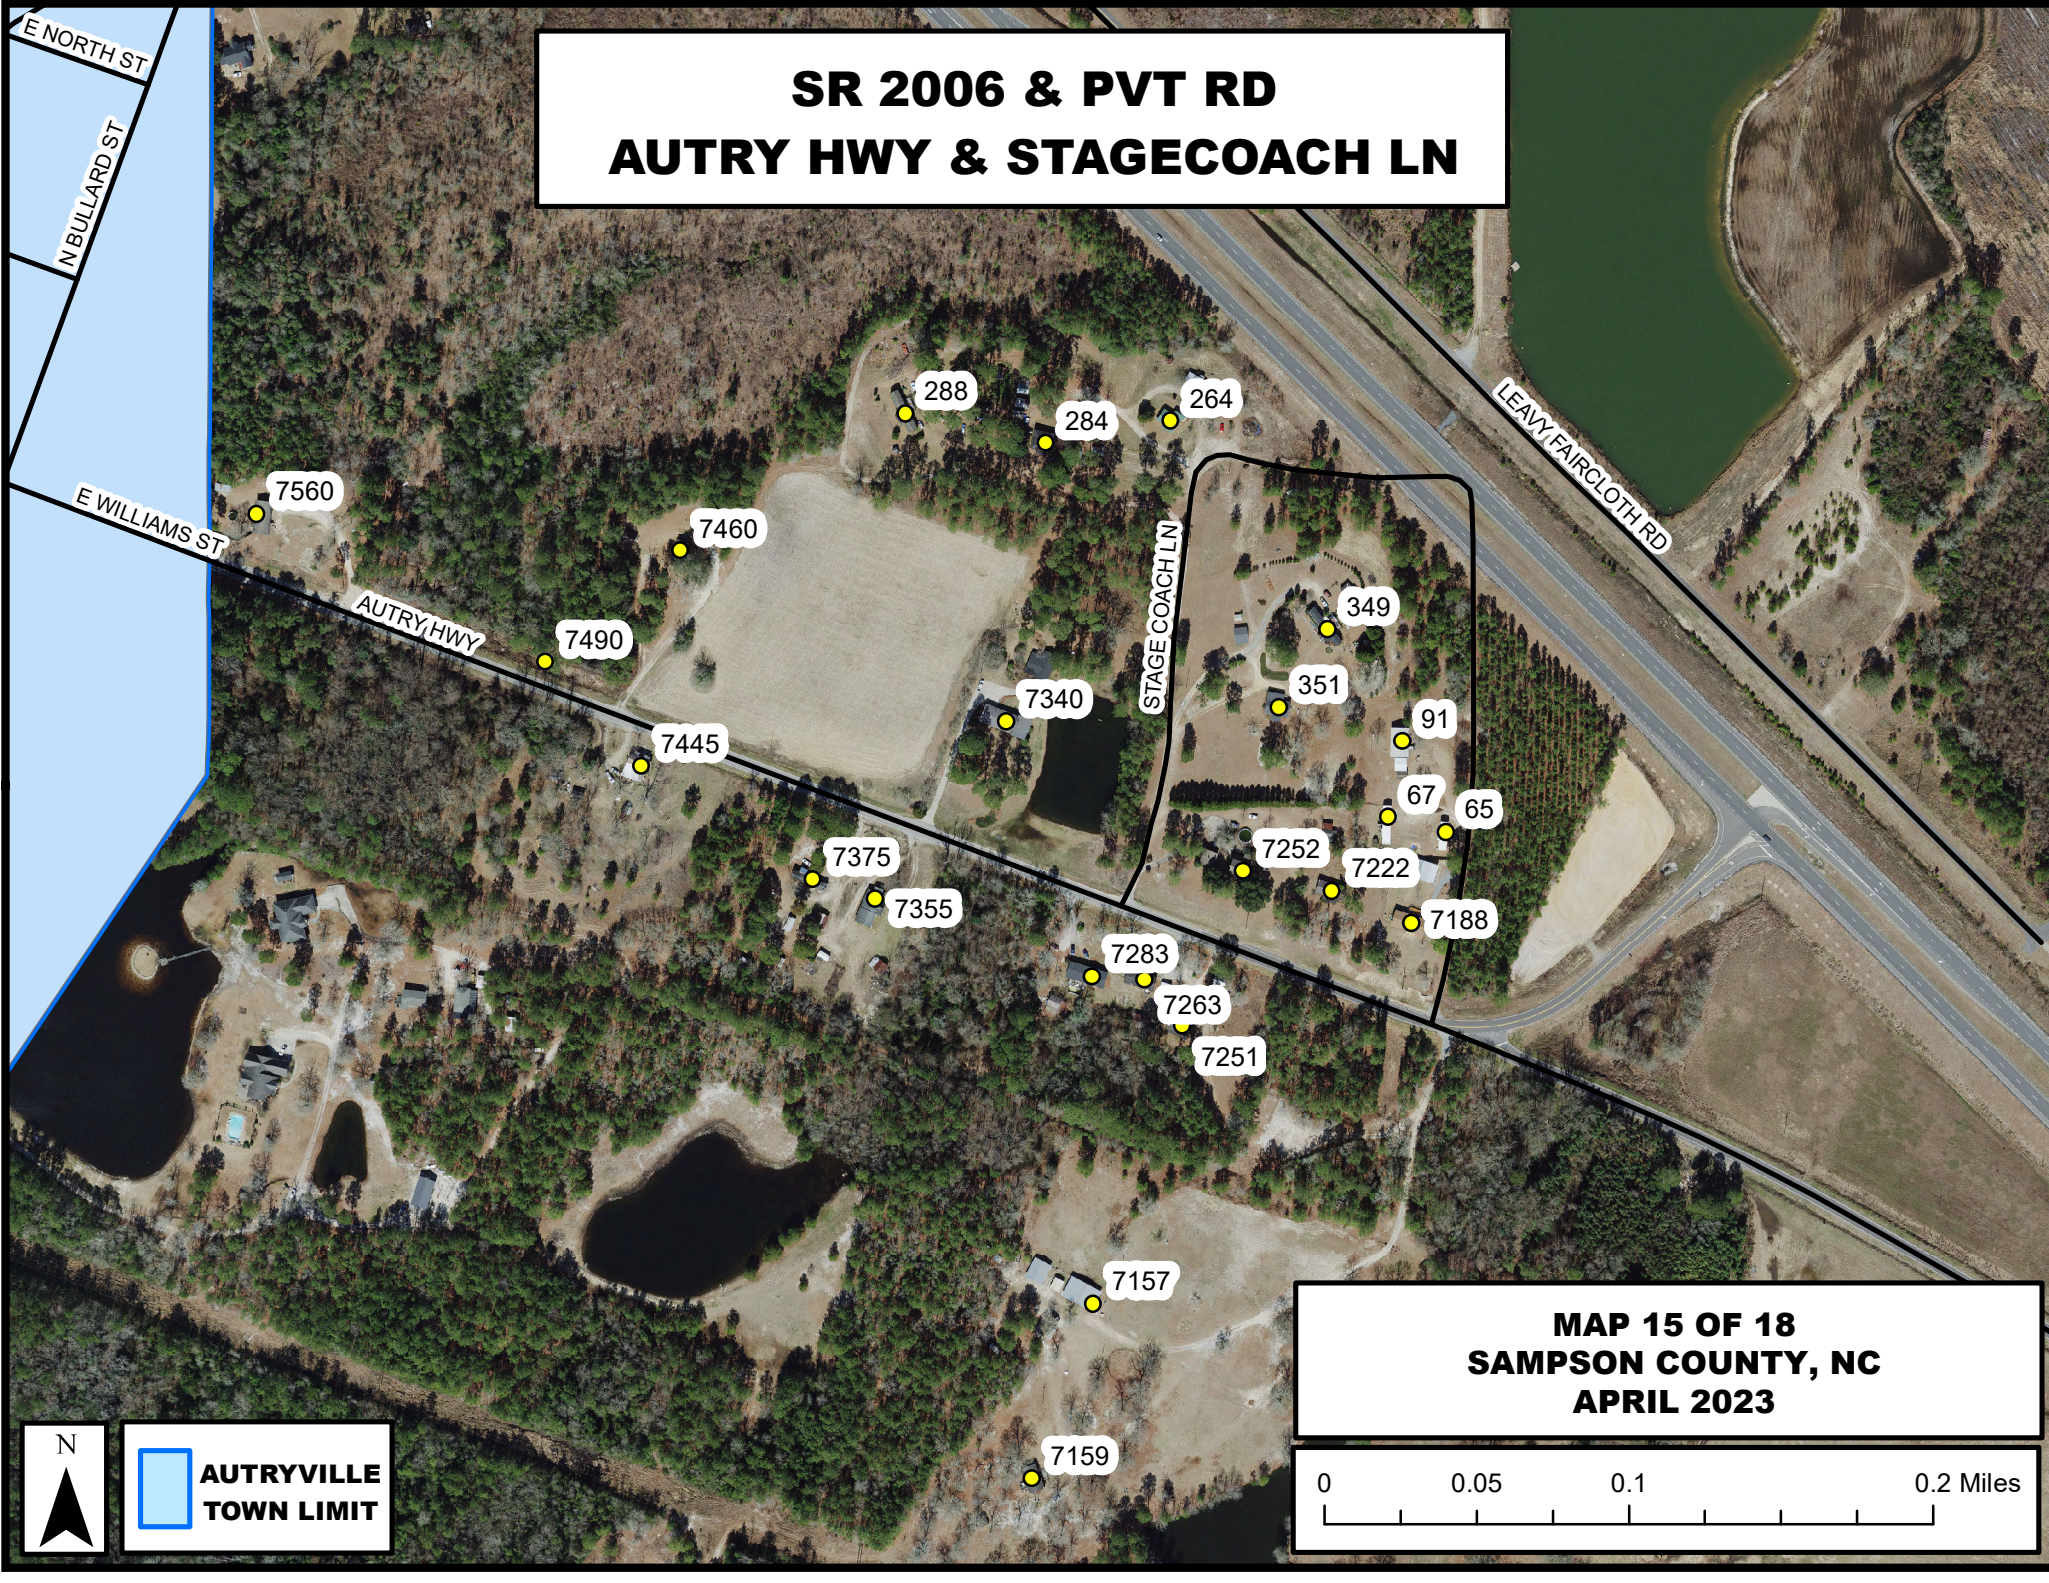

JC RD

**MAP 3 OF 18
SAMPSON COUNTY, NC
APRIL 2023**

SR 1363 & SR 1515 - EAST ROSEBORO HWY

MAP 5 OF 18
SAMPSON COUNTY, NC
APRIL 2023

 **ROSEBORO
TOWN LIMIT**

SR 1516 & SR 1515 - WEST AUTRY HWY

 ROSEBORO
TOWN LIMIT

**MAP 8 OF 18
SAMPSON COUNTY, NC
APRIL 2023**

0 0.05 0.1 0.2 Miles

**SR 1517
DUNN RD**

**MAP 11 OF 18
SAMPSON COUNTY, NC
APRIL 2023**

**ROSEBORO
TOWN LIMIT**

**SR 2007
AUTRY HWY**

STAGE COACH LN

LEAVY FAIRCLOTH RD

AUTRY HWY

PRAIRIE LN

HORSESHOE RD

PONY CART LN

TOM BUTLER LN

**MAP 13 OF 18
SAMPSON COUNTY, NC
APRIL 2023**

 **AUTRYVILLE
TOWN LIMIT**

SR 2006 & PVT RD AUTRY HWY & STAGECOACH LN

MAP 15 OF 18
SAMPSON COUNTY, NC
APRIL 2023

N

**AUTRYVILLE
TOWN LIMIT**