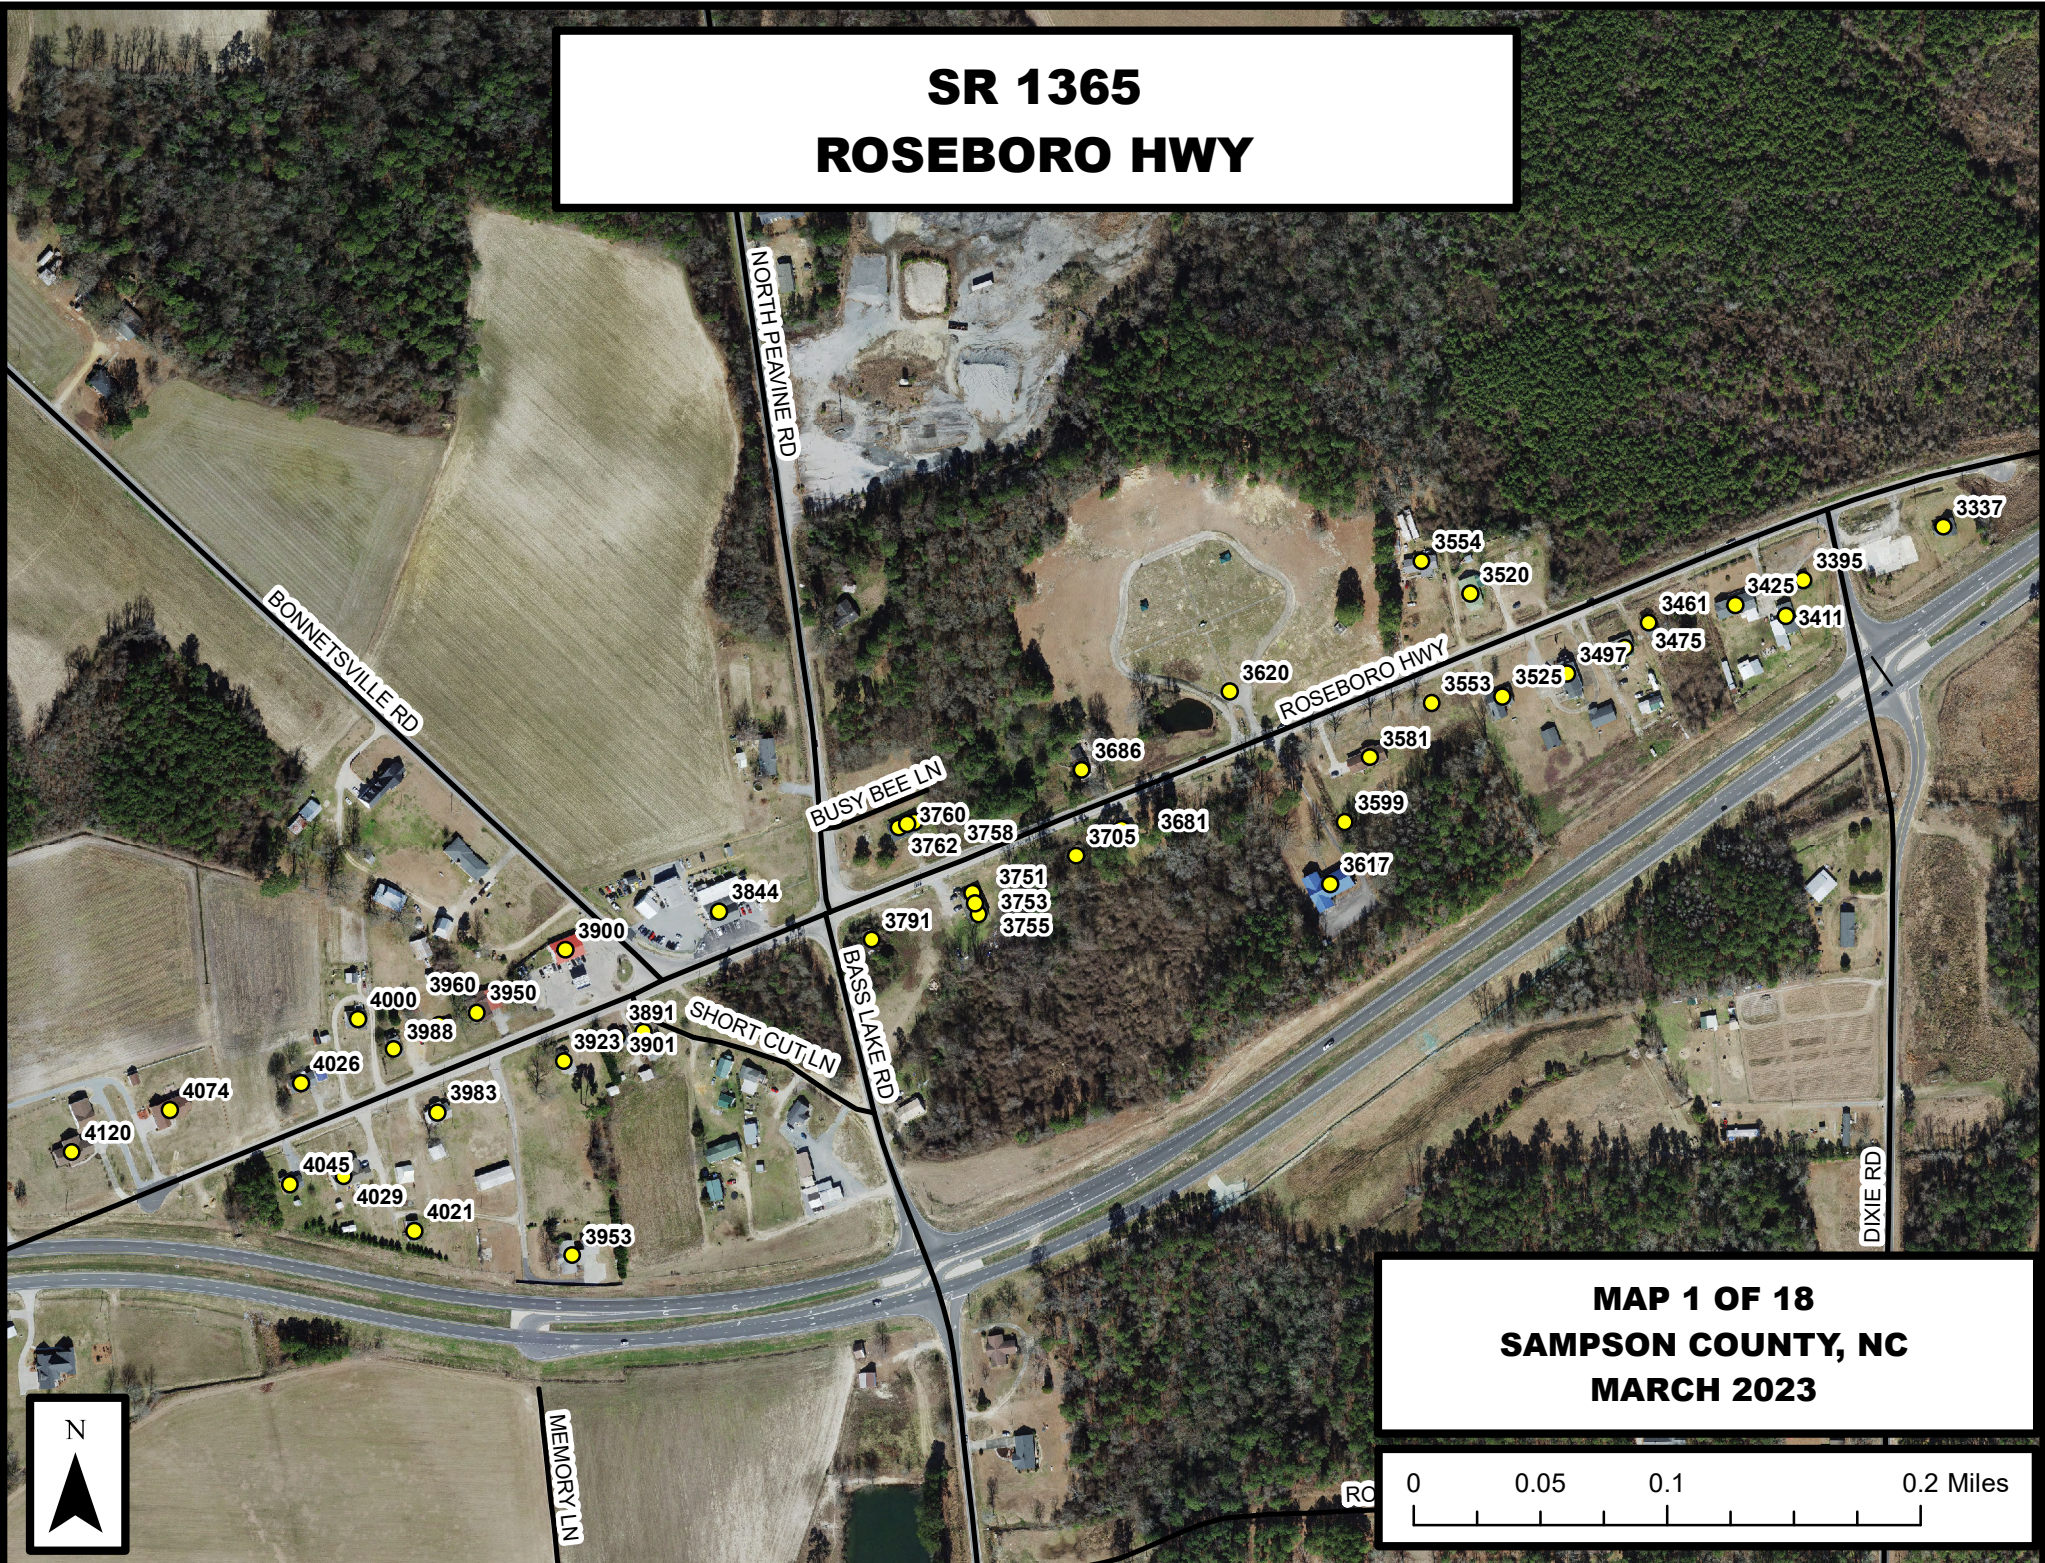

SR 1365 ROSEBORO HWY

**MAP 1 OF 18
SAMPSON COUNTY, NC
MARCH 2023**

**SR 1364
ROSEBORO HWY**

MARION-AMOS RD

HAROLD RD

ROSEBORO HWY

KEITH RD

OATES RD

JC RD

**MAP 3 OF 18
SAMPSON COUNTY, NC
APRIL 2023**

SR 1363 & SR 1515 - EAST ROSEBORO HWY

MAP 5 OF 18
SAMPSON COUNTY, NC
APRIL 2023

 **ROSEBORO
TOWN LIMIT**

SR 1516 & SR 1515 - WEST AUTRY HWY

 ROSEBORO
TOWN LIMIT

**MAP 8 OF 18
SAMPSON COUNTY, NC
APRIL 2023**

0 0.05 0.1 0.2 Miles

**SR 1517
DUNN RD**

**MAP 11 OF 18
SAMPSON COUNTY, NC
APRIL 2023**

**ROSEBORO
TOWN LIMIT**

**SR 2007
AUTRY HWY**

STAGE COACH LN

LEAVY FAIRCLOTH RD

MAP 15 OF 18
SAMPSON COUNTY, NC
APRIL 2023

N

**AUTRYVILLE
TOWN LIMIT**