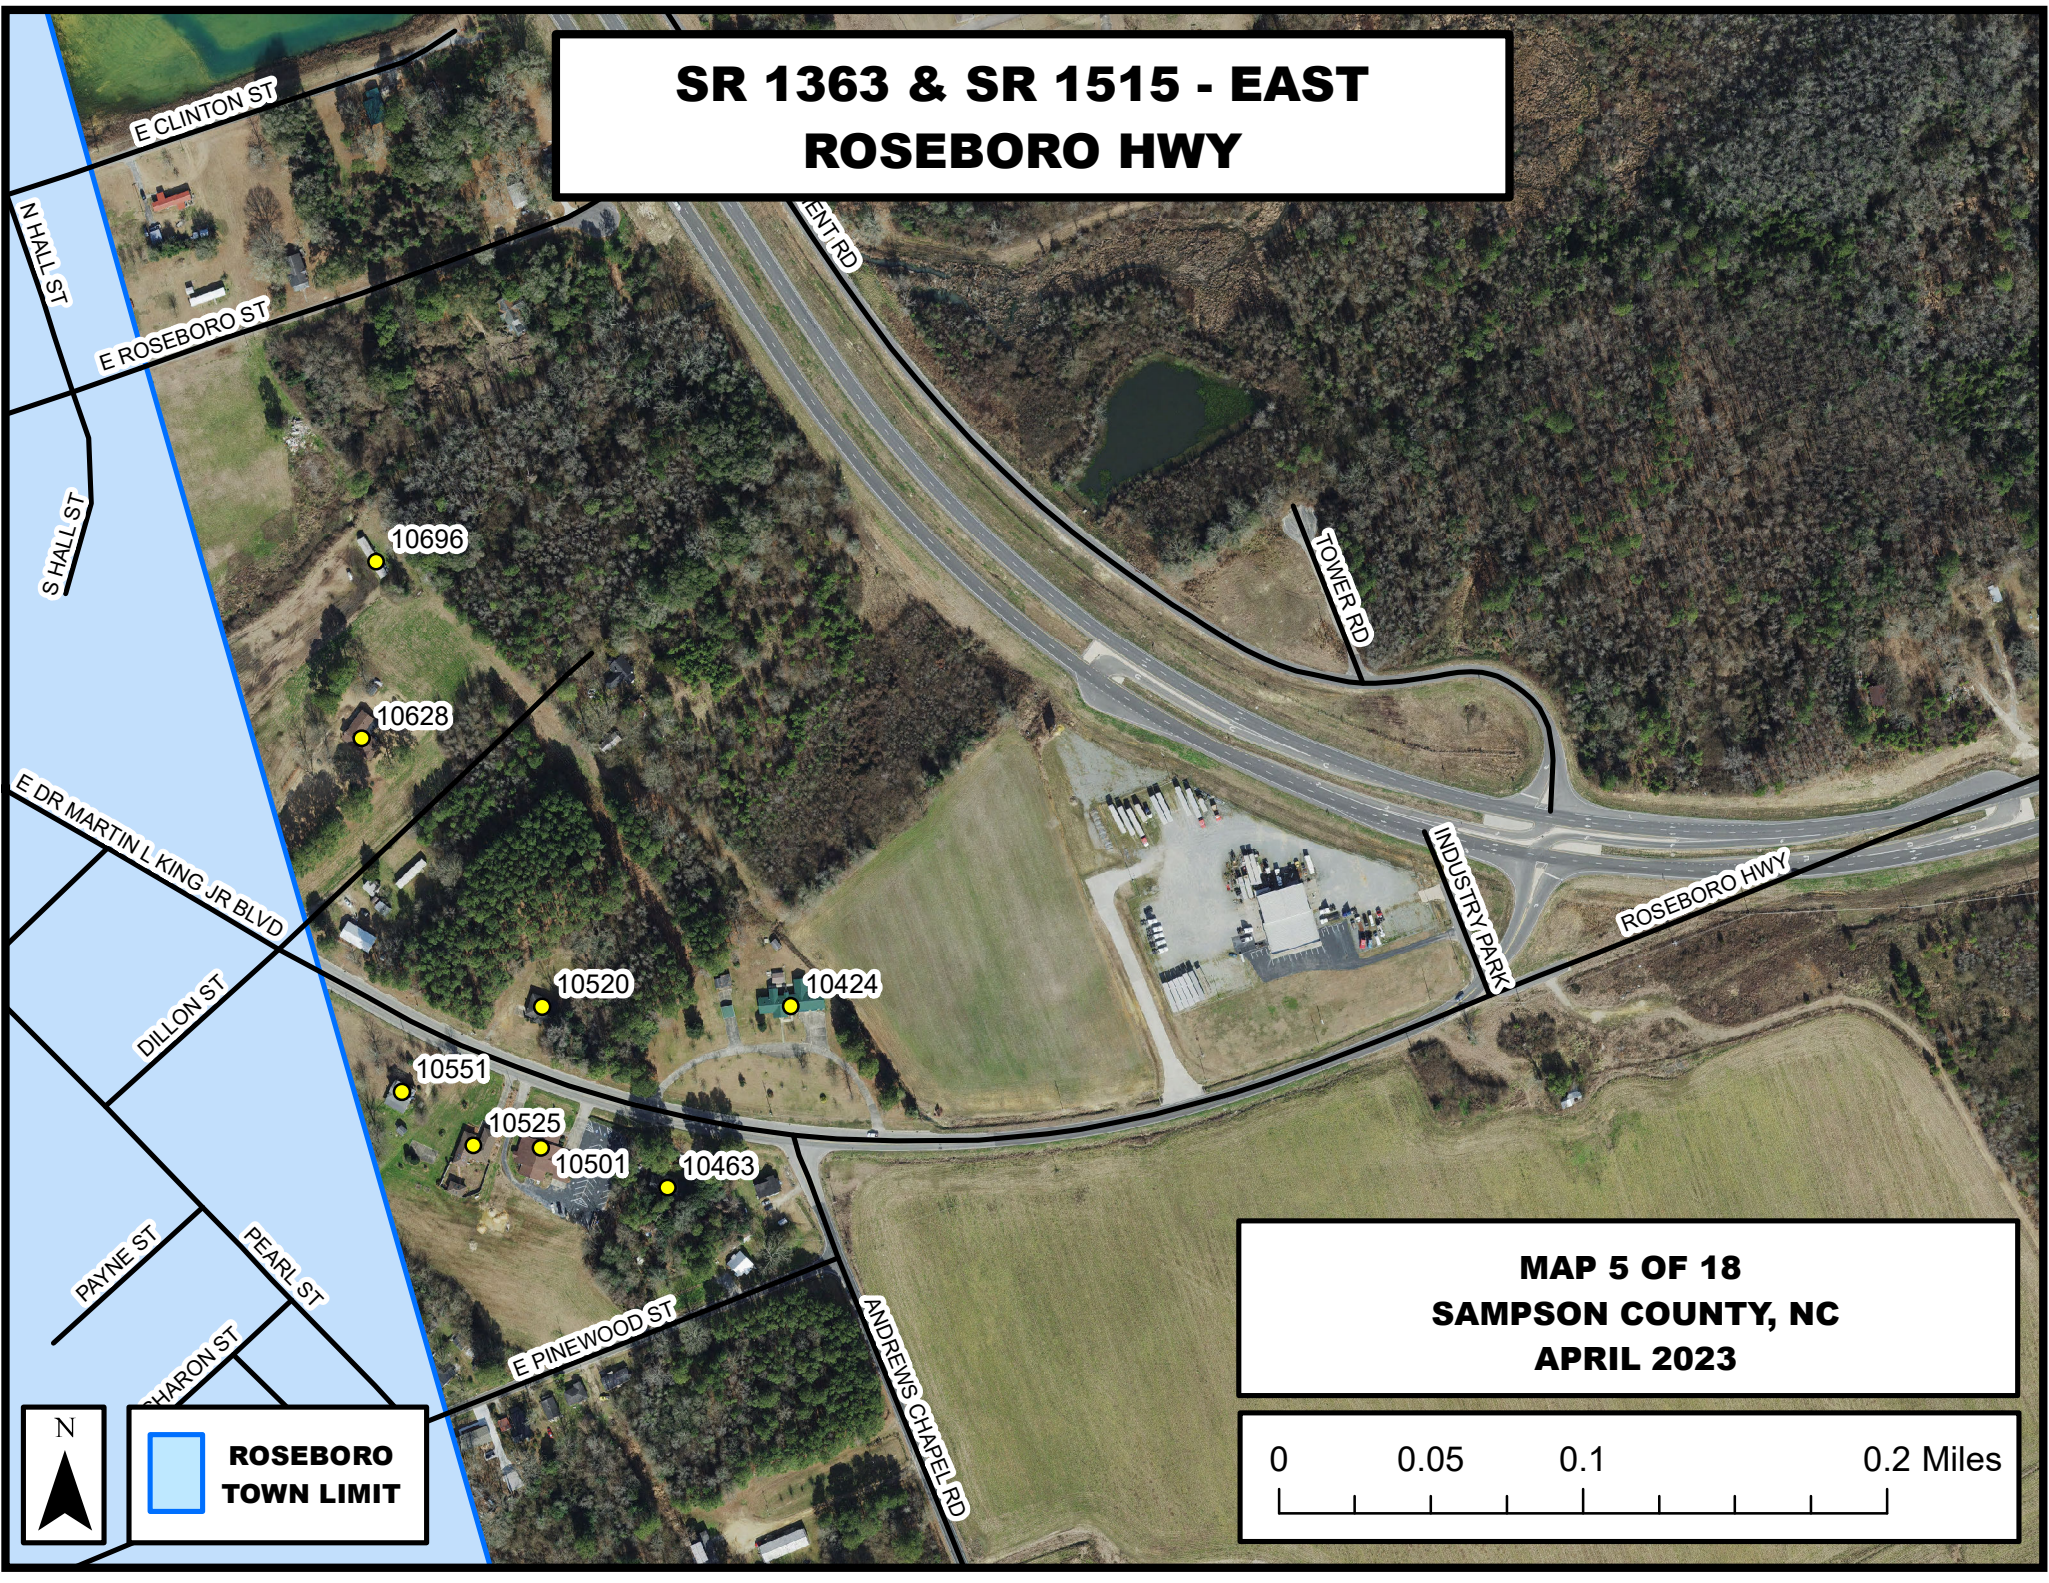

SR 1365 ROSEBORO HWY

**MAP 1 OF 18
SAMPSON COUNTY, NC
MARCH 2023**

**SR 1364
ROSEBORO HWY**

MARION-AMOS RD

HAROLD RD

ROSEBORO HWY

KEITH RD

OATES RD

JC RD

**MAP 3 OF 18
SAMPSON COUNTY, NC
APRIL 2023**

SR 1363 & SR 1515 - EAST ROSEBORO HWY

MAP 5 OF 18
SAMPSON COUNTY, NC
APRIL 2023

 **ROSEBORO
TOWN LIMIT**

SR 1516 & SR 1515 - WEST AUTRY HWY

 ROSEBORO
TOWN LIMIT

**MAP 8 OF 18
SAMPSON COUNTY, NC
APRIL 2023**

0 0.05 0.1 0.2 Miles

**SR 1517
DUNN RD**

**MAP 11 OF 18
SAMPSON COUNTY, NC
APRIL 2023**

**ROSEBORO
TOWN LIMIT**

**SR 2007
AUTRY HWY**

STAGE COACH LN

LEAVY FAIRCLOTH RD

MAP 15 OF 18
SAMPSON COUNTY, NC
APRIL 2023

N

**AUTRYVILLE
TOWN LIMIT**